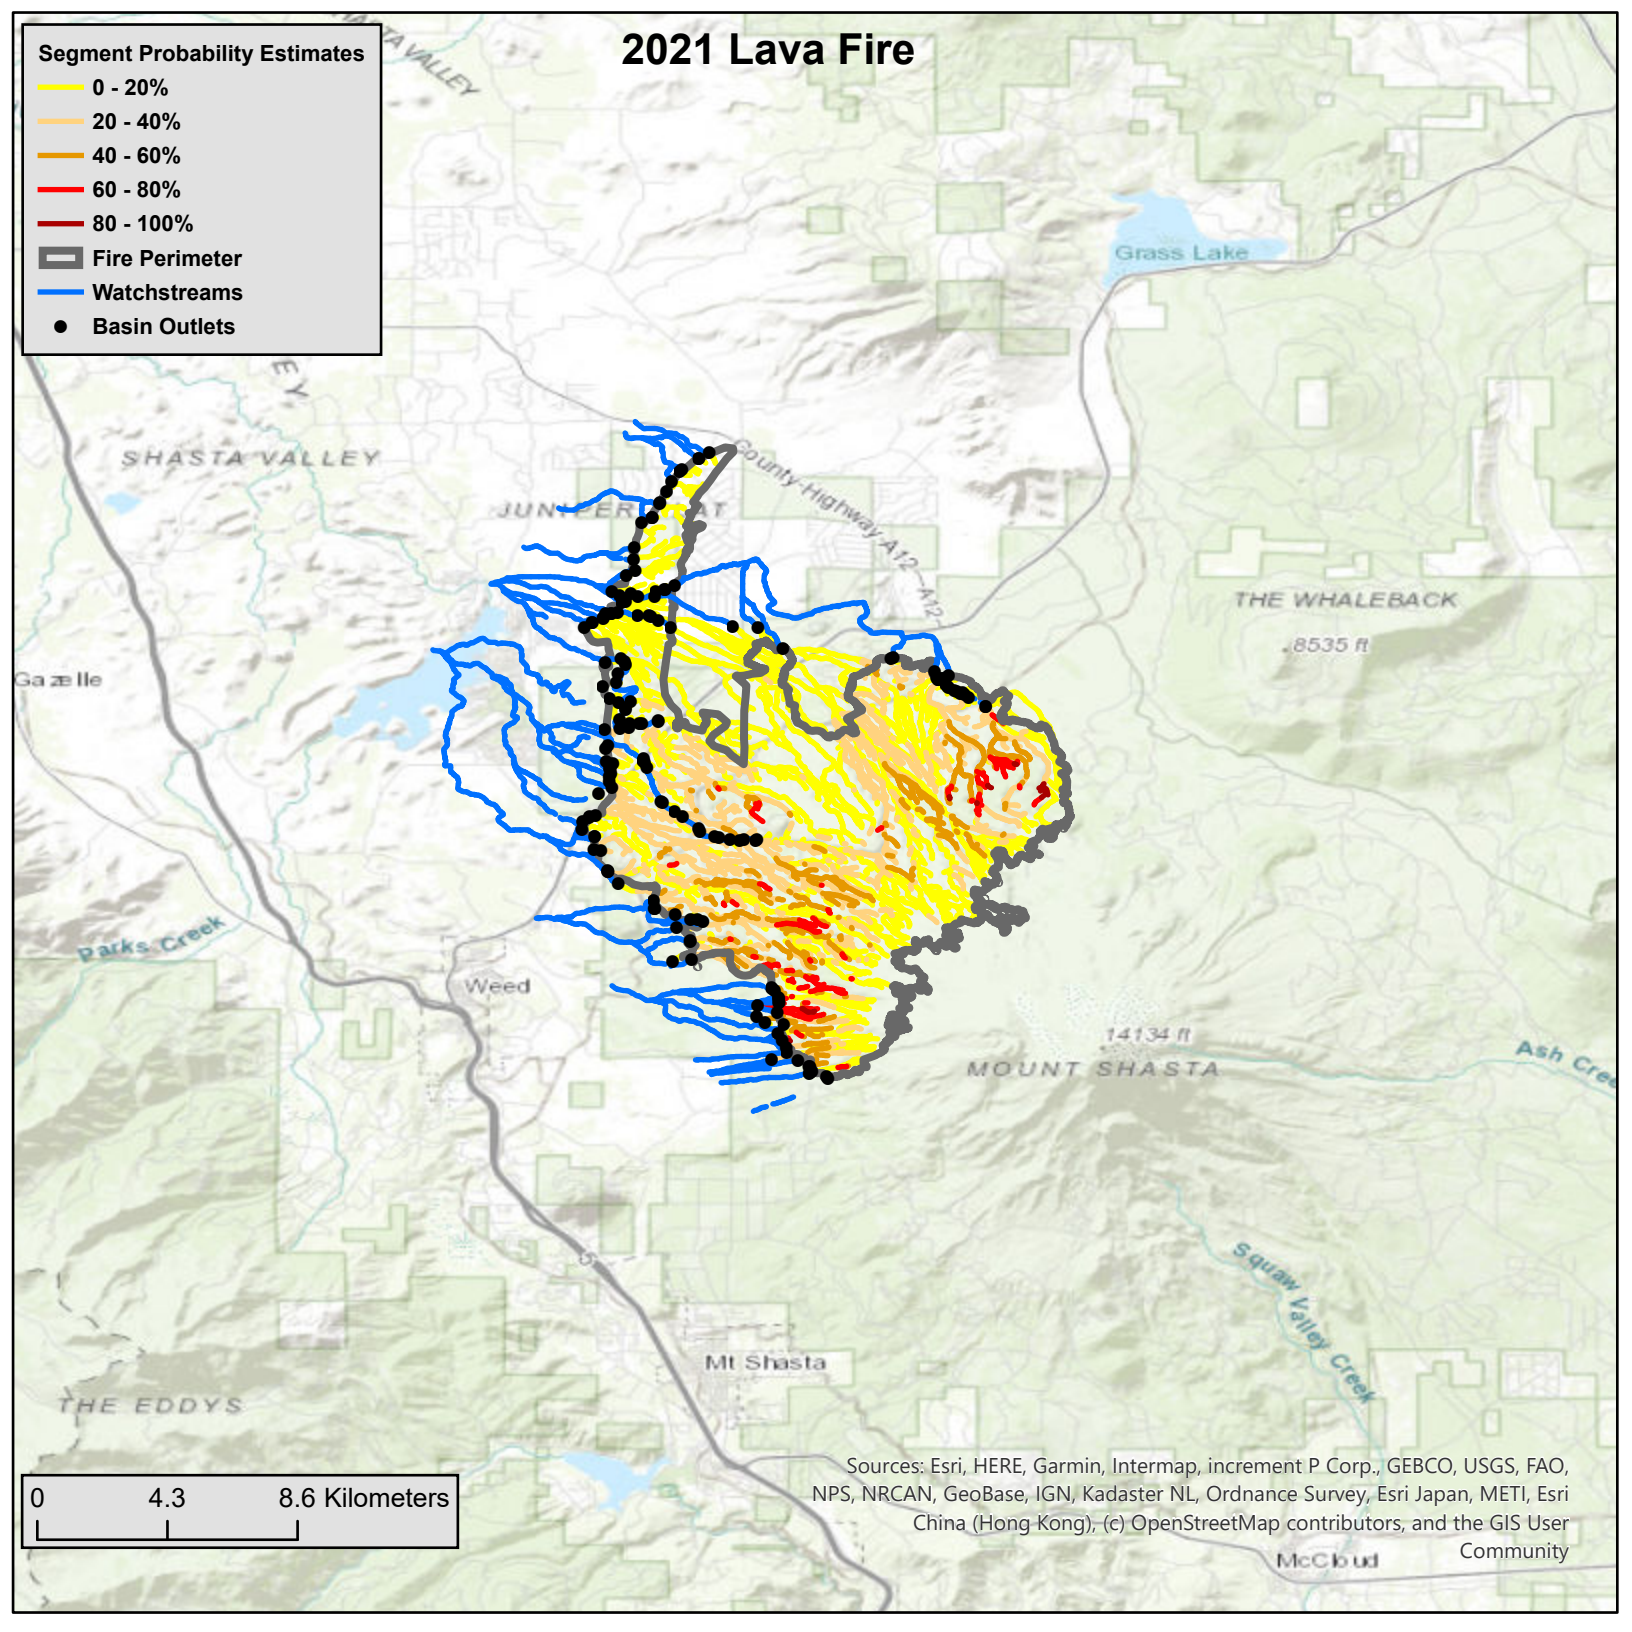

# 2021 Lava Fire

## Segment Probability Estimates

- 0 - 20%
- 20 - 40%
- 40 - 60%
- 60 - 80%
- 80 - 100%
- Fire Perimeter
- Watchstreams
- Basin Outlets

0 4.3 8.6 Kilometers

Sources: Esri, HERE, Garmin, Intermap, increment P Corp., GEBCO, USGS, FAO, NPS, NRCAN, GeoBase, IGN, Kadaster NL, Ordnance Survey, Esri Japan, METI, Esri China (Hong Kong), (c) OpenStreetMap contributors, and the GIS User Community