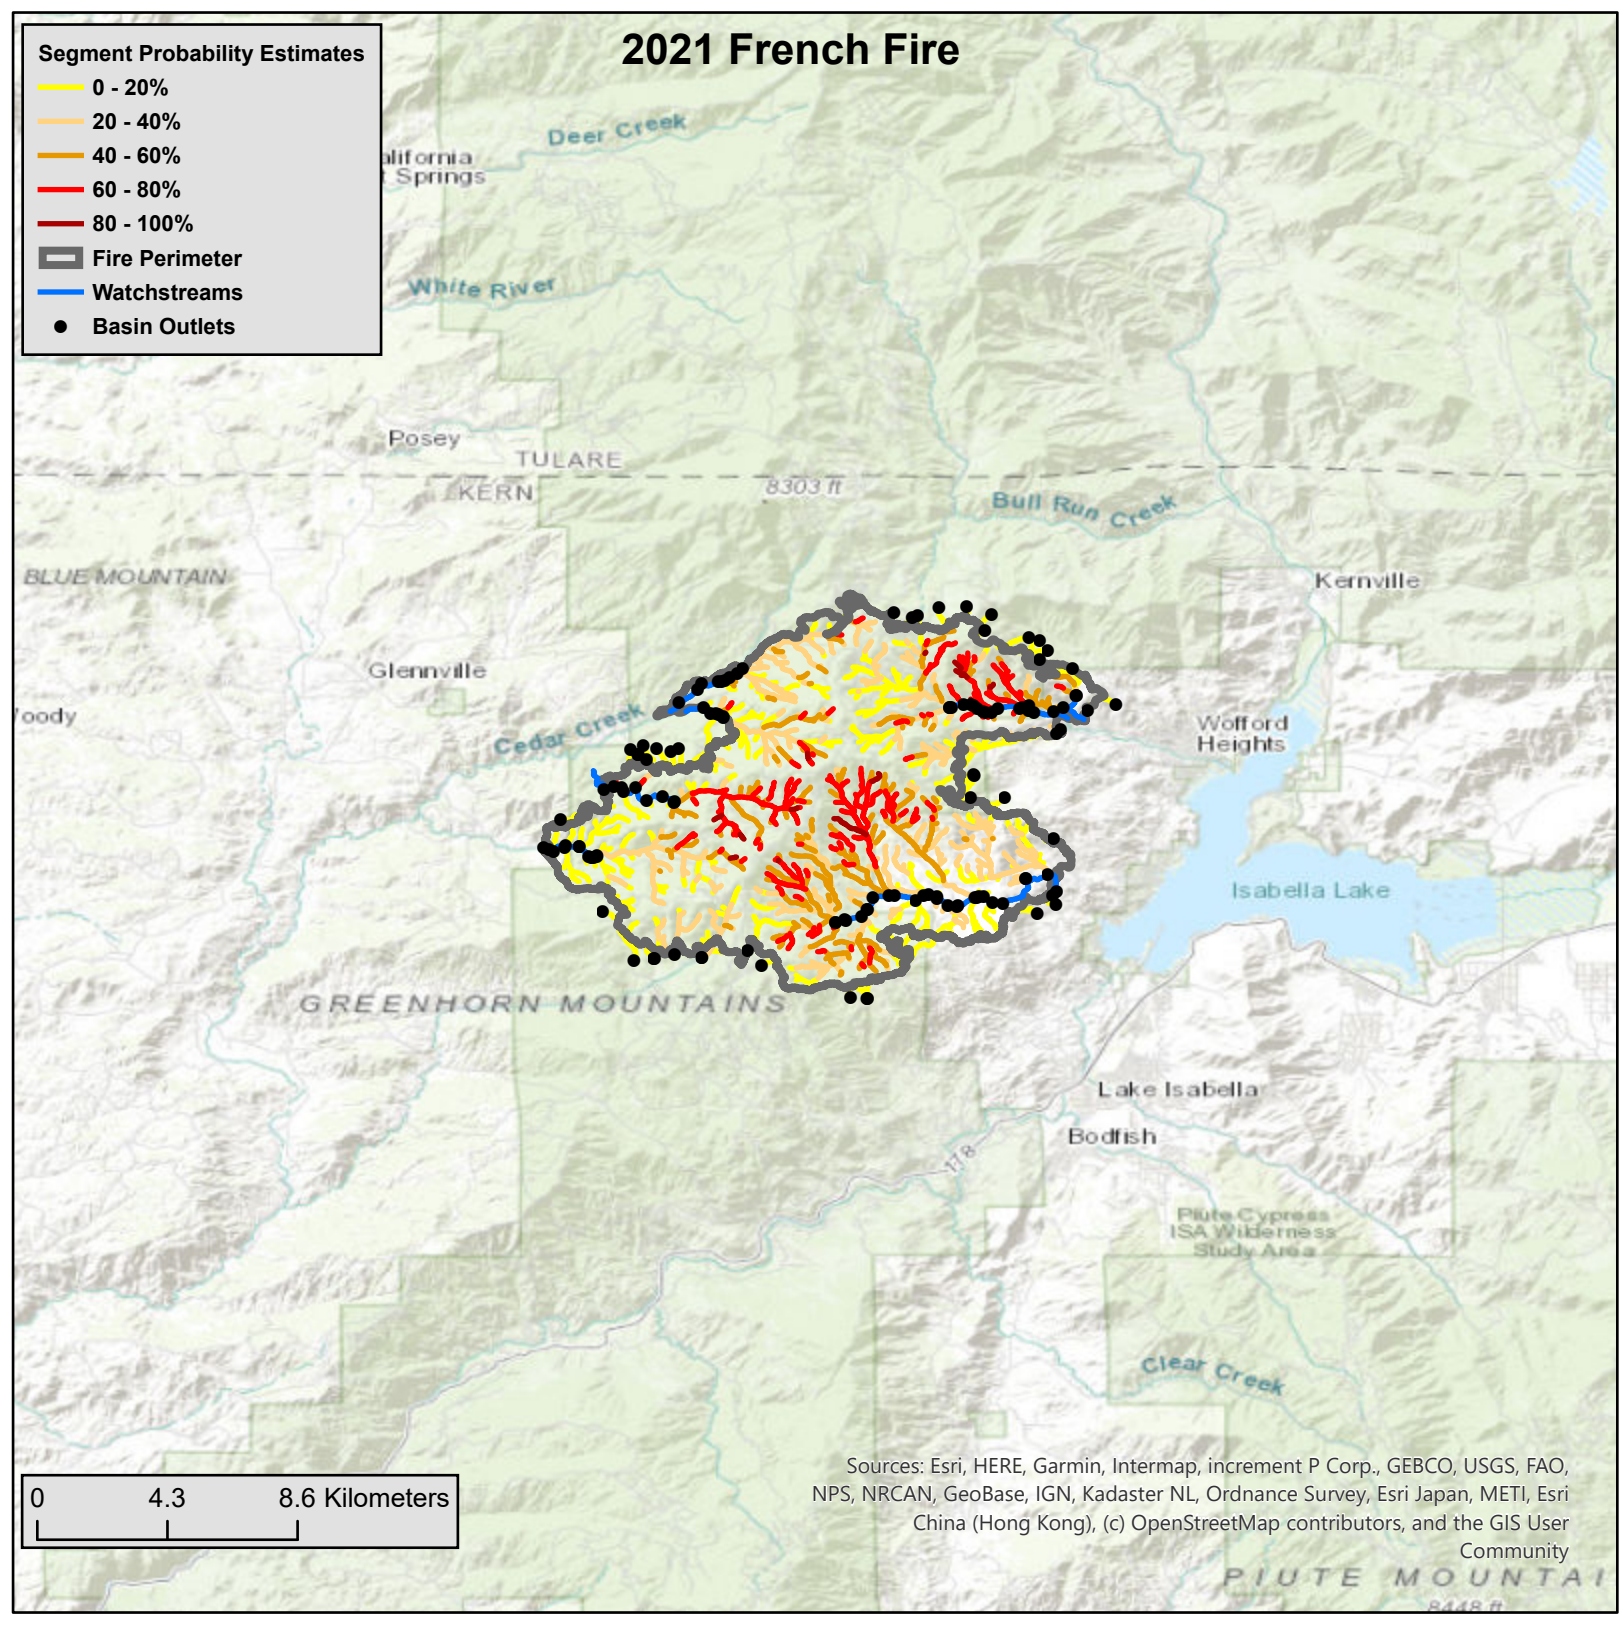

2021 French Fire

Segment Probability Estimates

- 0 - 20%
- 20 - 40%
- 40 - 60%
- 60 - 80%
- 80 - 100%

Fire Perimeter

Watchstreams

Basin Outlets

Sources: Esri, HERE, Garmin, Intermap, increment P Corp., GEBCO, USGS, FAO, NPS, NRCAN, GeoBase, IGN, Kadaster NL, Ordnance Survey, Esri Japan, METI, Esri China (Hong Kong), (c) OpenStreetMap contributors, and the GIS User Community